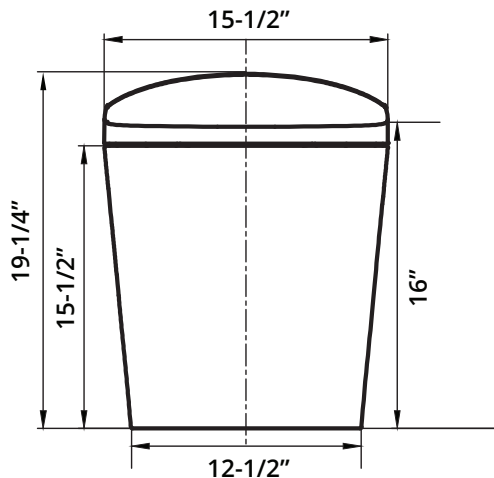

Specifications

Power Rating:	AC 120V, 50/60 Hz 1180W
Power Cord:	60", 3 prong grounded plug
Shipping Weight:	92.4 lbs
Product Weight:	77 lbs
Water Temperature:	39.2 to 95F
Warranty:	1 year limited warranty
Washing Flow Rate:	18oz per minute
Seat Temperature:	Room temperature to 104°
Dryer Temperature:	Room temperature to 100°
Flush Rate:	0.9 GPF

Installation Notes

- 115 V power GFCI receptacle within 4'
- 40 PSI minimum water pressure
- 80 PSI maximum water pressure
- Standard 12" rough in

Watch our
installation video

These dimensions and specifications are subject to change without notice