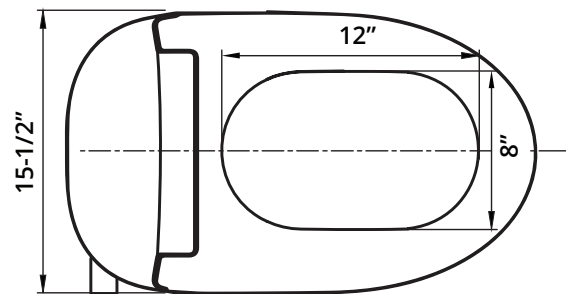

Specifications

Power Rating:	AC 120V, 50/60 Hz 1180W
Power Cord:	60", 3 prong grounded plug
Shipping Weight:	92.4 lbs
Product Weight:	77 lbs
Water Temperature:	39.2 to 95F
Warranty:	1 year limited warranty
Washing Flow Rate:	18oz per minute
Seat Temperature:	Room temperature to 104°
Dryer Temperature:	Room temperature to 100°
Flush Rate:	0.9 GPF

Installation Notes

- 115 V power GFCI receptacle within 4'
- 40 PSI minimum water pressure
- 80 PSI maximum water pressure
- Standard 12" rough in

Watch our
installation video

These dimensions and specifications are subject to change without notice