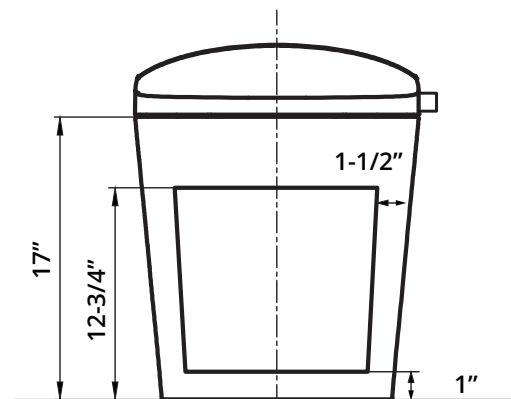

Specifications

Power Rating:	AC 120V, 50/60 Hz 1180W
Power Cord:	60", 3 prong grounded plug
Shipping Weight:	92.4 lbs
Product Weight:	77 lbs
Water Temperature:	39.2 to 95F
Warranty:	1 year limited warranty
Washing Flow Rate:	18oz per minute
Seat Temperature:	Room temperature to 104°
Dryer Temperature:	Room temperature to 100°
Flush Rate:	0.9 GPF

Installation Notes

- 115 V power GFCI receptacle within 4'
- 40 PSI minimum water pressure
- 80 PSI maximum water pressure
- Standard 12" rough in

Watch our
installation video

These dimensions and specifications are subject to change without notice