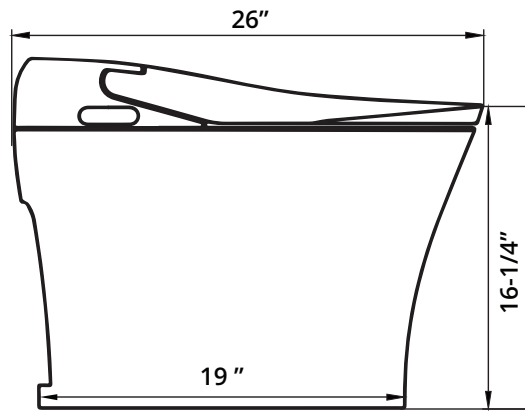

Specifications

Power Rating:	AC 120V, 50/60 Hz 1180W
Power Cord:	60", 3 prong grounded plug
Shipping Weight:	92.4 lbs
Product Weight:	77 lbs
Water Temperature:	39.2 to 95F
Warranty:	1 year limited warranty
Washing Flow Rate:	18oz per minute
Seat Temperature:	Room temperature to 104°
Dryer Temperature:	Room temperature to 100°
Flush Rate:	0.9 GPF

Installation Notes

- 115 V power GFCI receptacle within 4'
- 40 PSI minimum water pressure
- 80 PSI maximum water pressure
- Standard 12" rough in

Watch our
installation video

These dimensions and specifications are subject to change without notice